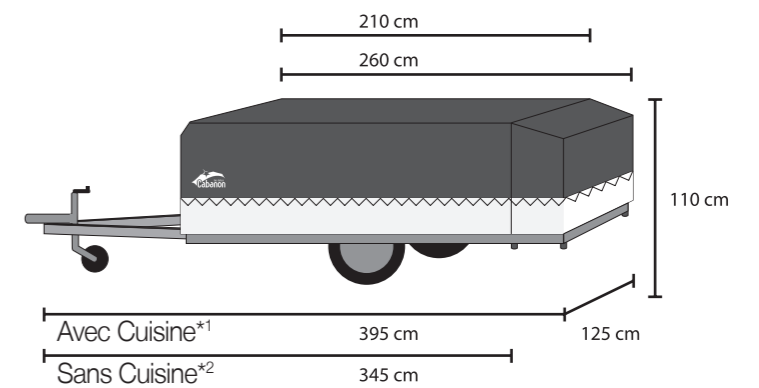

Caravane pliante Malawi

Caravane pliante Manga

Une forme et une couleur originales pour cette confortable pliante pour 2,

Un avantage, la Malawi, se charge sans devoir être montée et se plie en un clin d'oeil. Son lit est équipé d'un matelas de 12cm d'épaisseur pour votre confort. De multiples configurations sont possibles. Elle possède un tapis de sol amovible.

An original shape and colour for this comfortable trailer tent for 2,

The advantage of the Malawi is that it's easy to erect and that you can load the spacious luggage compartment without opening the tent. This allows you to load the trailer extremely quickly and also serves as a storage space during your camping stay. The bed of Malawi is equipped with dampers, double slats and 12 cm thick mattress for extra comfort. You can configure your trailer in various ways.

Een originele vouwwagen voor 2,

De Malawi is een zeer snel opzetbare vouwwagen. De riante bagageruimte in de wagenbak is zonder het traditionele uitklappen van het tentgedeelte bereikbaar. Hierdoor kunt u hem zeer eenvoudig en snel beladen, tevens is deze ruimte geschikt om uw spullen te laten liggen tijdens het verblijf op de camping, dit voorkomt weer het moeten overladen van uw bagage. Het bed van de Malawi is voorzien van gasveren, een dubbele lattenbodem en 12 cm dik matras voor extra slaapcomfort. De Malawi is op verschillende manieren samen te stellen.

Options - optional - opties

Auvent profondeur 2m50
With 2.5m awning
Diepe voortent 250 cm
ref. MALP12AU

Nouveau - new - nieuw

Façade tulle
Mesh Panel
Vliegengaas voorwandpaneel
ref. MAL13FATU

Annexe 2m10 x 1m30
With 2.1m x 1.3m annex
Aanrijtbare achtertent 210x130 cm
ref. MAL12AN

Pare-soleil profondeur 2m
With 2m sun canopy
Diepe luifel 200 cm
ref. MALP13PS